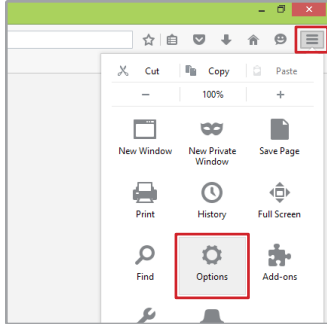

Change Firefox Web Browser Home Page

Browser home pages are often set to mainstream news sites or other sites that may provide adverse content and may create flags in the Weatec system. In these situations you will be required to change your home page to a safe address. This document contains the step-by-step instructions for changing your home page on a Firefox browser.